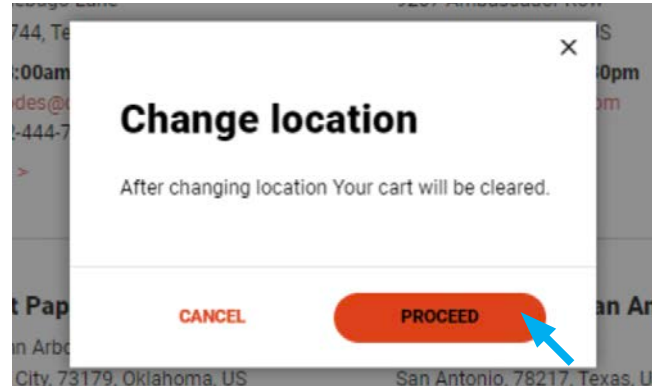

Mon - Fri **8:00am - 5:30pm**
Email: info@clampitt.com
Direct: 214-638-3300

Keep Scrolling

Change Stores (while logged in)

5. If you still want to change locations, click **Proceed**.

6. You are now shopping in the new location. Your location will show at the left corner. Here you will be allowed to choose In-Store Pickup during checkout. Now you can go and put items that are in stock in that location in your cart.

Keep Scrolling

Change Stores (while logged in)

7. Once you proceed to check out, you will see the store address.

Click **Show Shipping Method** to select between **Pick up in Store, Fixed,** and **UPS 3-Day** delivery.