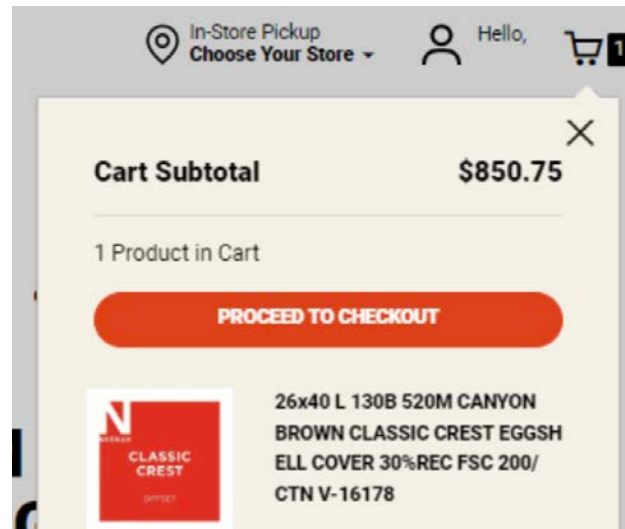

Mon - Fri **8:00am - 5:30pm**
Email: info@clampitt.com
Direct: 214-638-3300

Keep Scrolling

Change Stores (while logged in)

5. If you still want to change locations, click **Proceed**.

6. You are now shopping in the new location. Your location will show at the left corner. Here you will be allowed to choose In-Store Pickup during checkout. Now you can go and put items that are in stock in that location in your cart.

Keep Scrolling

Change Stores (while logged in)

7. Once you proceed to check out, you will see the store address.

Click **Show Shipping Method** to select between **Pick up in Store, Fixed,** and **UPS 3-Day** delivery.