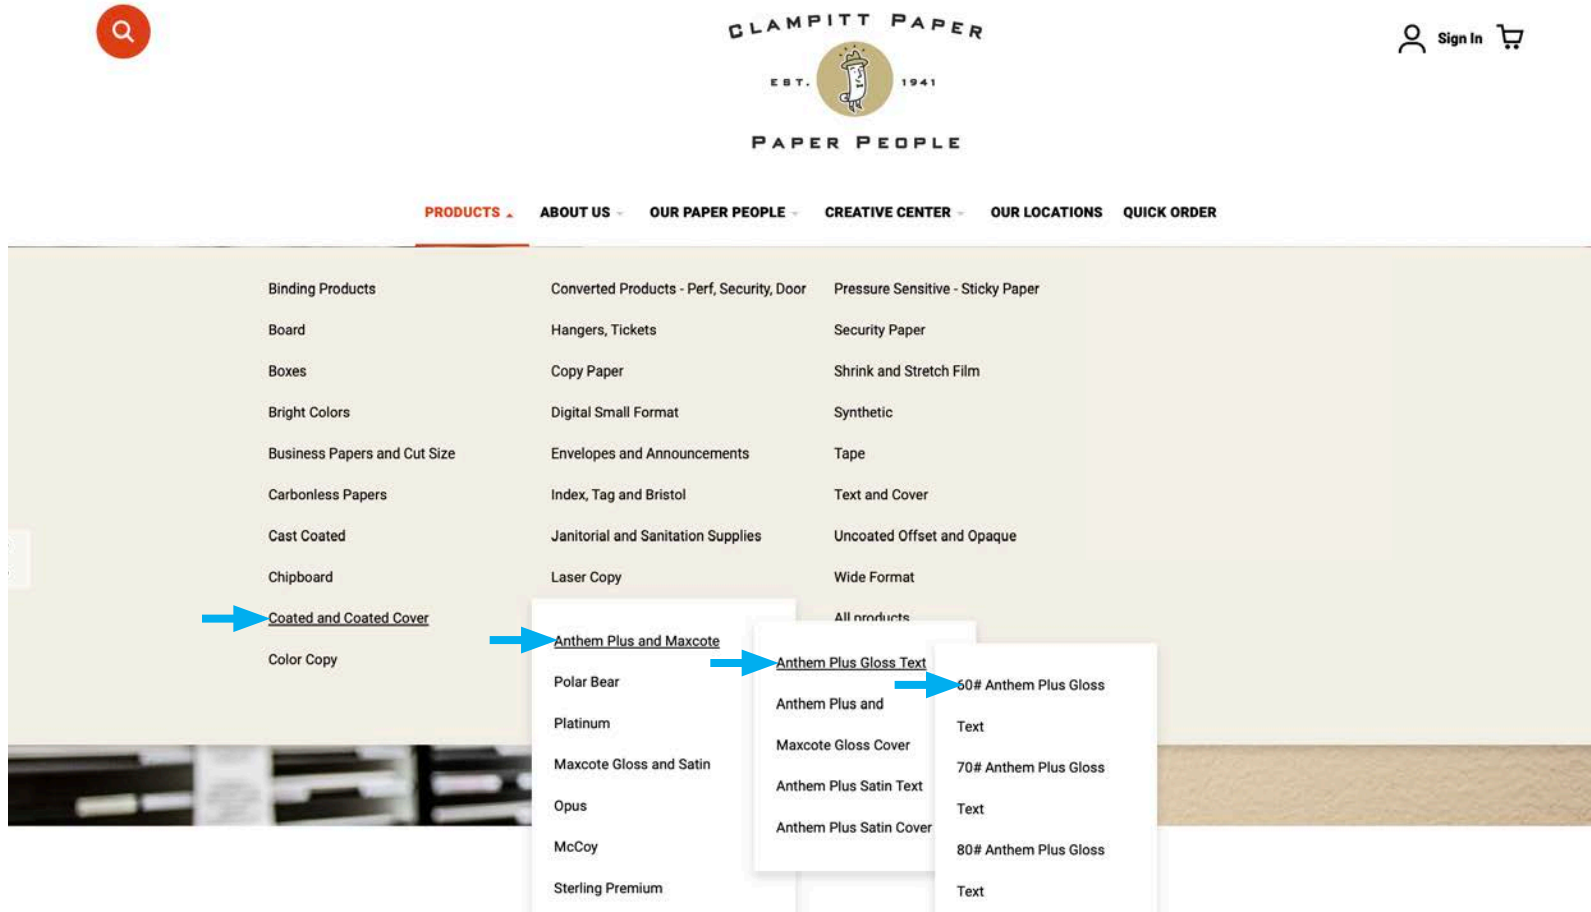

Search Using Categories

1. You can search by hovering over **Products** tab.

Keep Scrolling

Search Using Categories

2. Using your mouse, hover over **Products** and several categories will appear.

Keep Scrolling

Search Using Categories

3. As you hover over each category, several subcategories will appear. You can drill down your search.

Keep Scrolling

Search Using Categories

4. If you hover over each subcategory, more subcategories will reveal until you drill down to the exact product.

Keep Scrolling

Search Using Categories

5. Click on the product & it will take you a list of the various sizes. Here, we clicked 60# Anthem Gloss Text.

PAPER PEOPLE

[PRODUCTS](#) - [ABOUT US](#) - [OUR PAPER PEOPLE](#) - [CREATIVE CENTER](#) - [OUR LOCATIONS](#) - [QUICK ORDER](#)